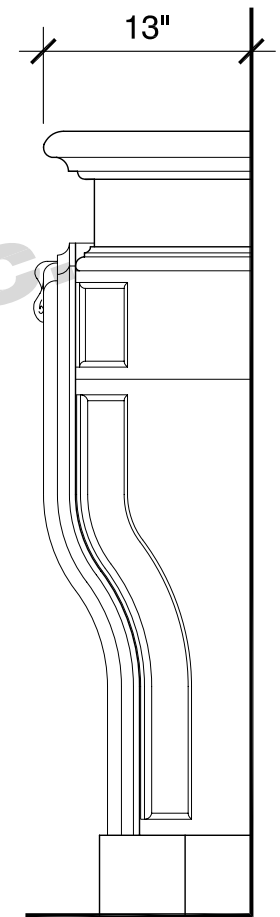

FRONT VIEW

SIDE VIEW

DRAWING NOT TO SCALE

LOUIS XIV MANTEL

TARTARUGA
 DESIGN INC.

tel. 1.877.762.0418
 fax. 1.877.762.0230
 info@tartarugadesign.com
 www.tartarugadesign.com