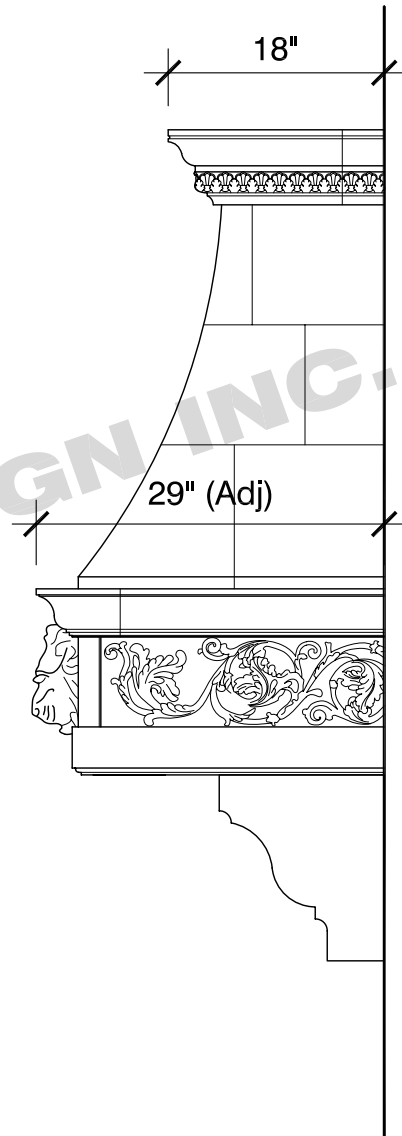

FRONT VIEW

SIDE VIEW

NOTE:  
DIMENSION "A"  
DENOTES  
REQUIRED  
COOKTOP  
WIDTH

DRAWING NOT TO SCALE

**LIMEUX HOOD**

**TARTARUGA**  
DESIGN INC.

tel. 1.877.762.0418  
fax. 1.877.762.0230  
info@tartarugadesign.com  
www.tartarugadesign.com