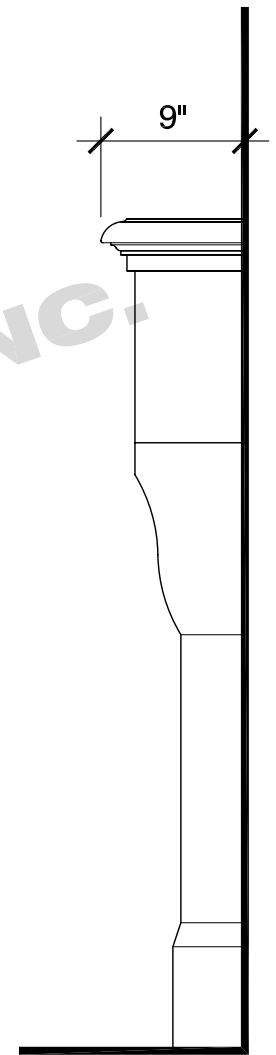

FRONT VIEW

SIDE VIEW

DRAWING NOT TO SCALE

FRENCH COUNTRY MANTEL

TARTARUGA
DESIGN INC.

tel. 1.877.762.0418
 fax. 1.877.762.0230
 info@tartarugadesign.com
 www.tartarugadesign.com