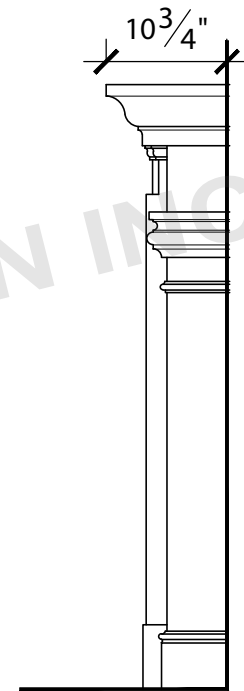

FRONT VIEW

SIDE VIEW

CHEL TENHAM MANTEL

DRAWING NOT TO SCALE

**TARTARUGA
DESIGN INC.**

tel. 1.877.762.0418
fax. 1.877.762.0230
info@tartarugadesign.com
www.tartarugadesign.com