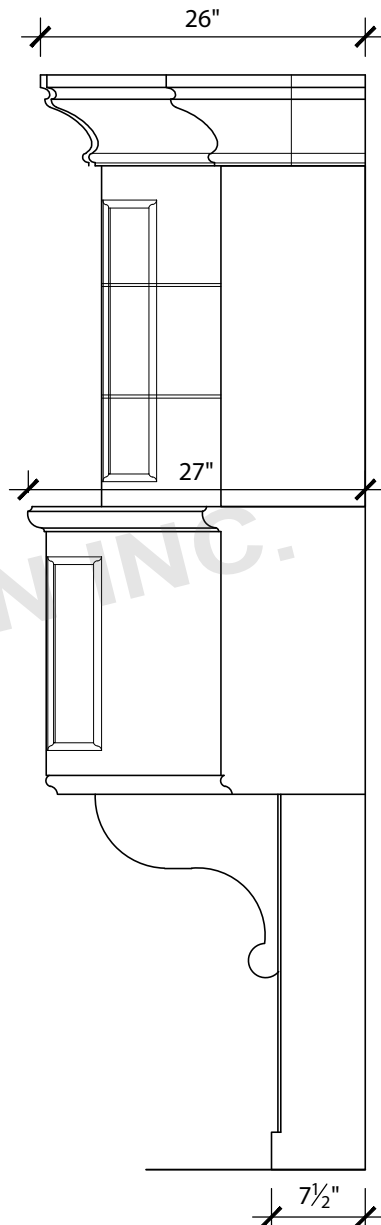

FRONT VIEW

SIDE VIEW

NOTE:
DIMENSION "A"
DENOTES
REQUIRED
COOKTOP
WIDTH

DRAWING NOT TO SCALE

STYLE 'C' HOOD

tel. 1.877.762.0418
 fax. 1.877.762.0230
 info@tartarugadesign.com
 www.tartarugadesign.com