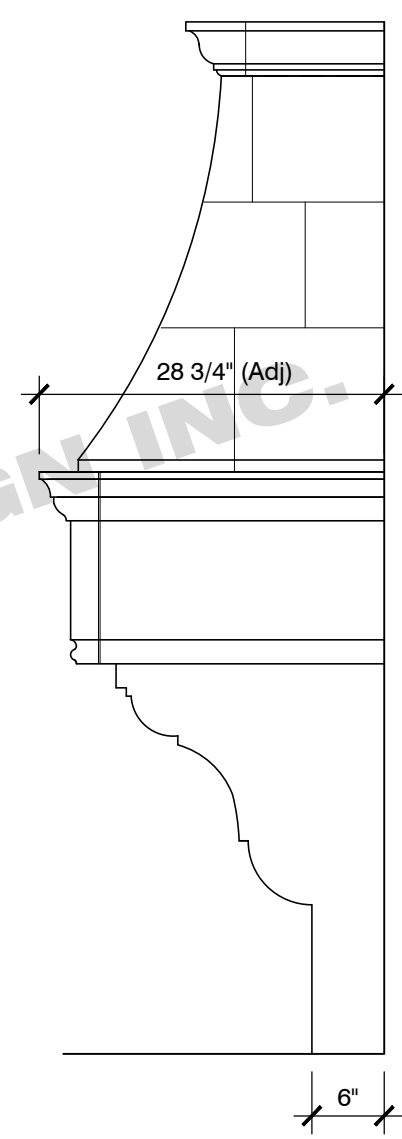

NOTE:
 DIMENSION "A"
 DENOTES
 REQUIRED
 COOKTOP
 CLEARANCE

FRONT VIEW

SIDE VIEW

DRAWING NOT TO SCALE

ORLEANS HOOD

tel. 1.877.762.0418
 fax. 1.877.762.0230
 info@tartarugadesign.com
 www.tartarugadesign.com