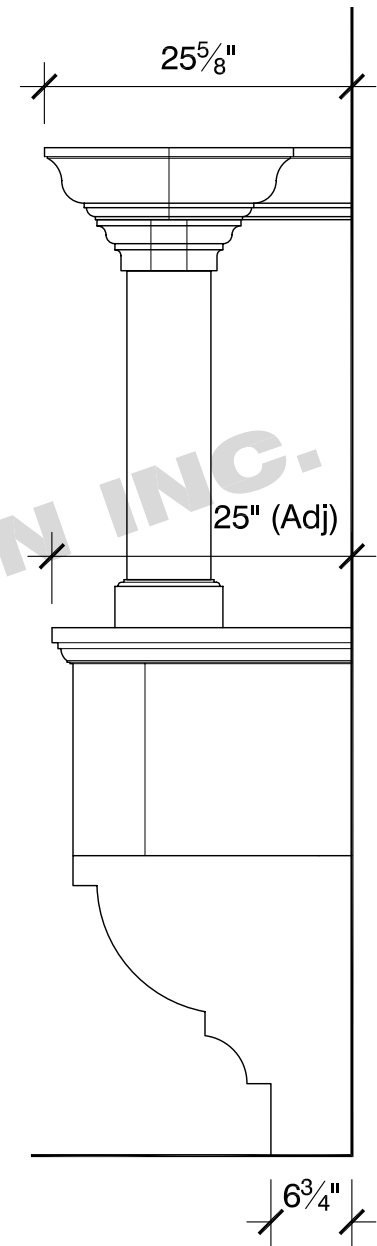

NOTE:
DIMENSION "A"
DENOTES
REQUIRED
COOKTOP
WIDTH

FRONT VIEW

SIDE VIEW

DRAWING NOT TO SCALE

LE HAVRE HOOD