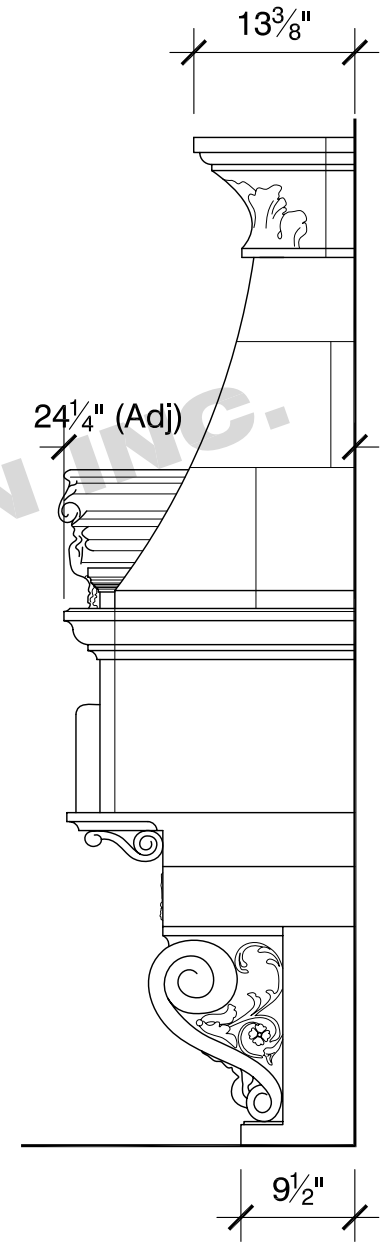

NOTE:
DIMENSION "A"
DENOTES
REQUIRED
COOKTOP
WIDTH

FRONT VIEW

SIDE VIEW

DRAWING NOT TO SCALE

ARGENTEUIL HOOD