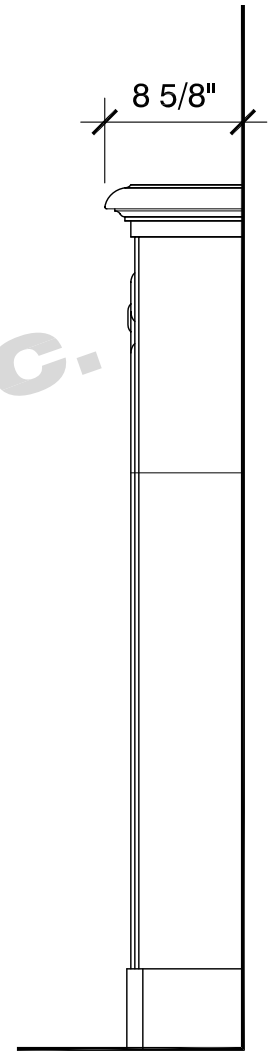

FRONT VIEW

SIDE VIEW

DRAWING NOT TO SCALE

BEAULIEU MANTEL

TARTARUGA
 DESIGN INC.

tel. 1.877.762.0418
 fax. 1.877.762.0230
 info@tartarugadesign.com
 www.tartarugadesign.com